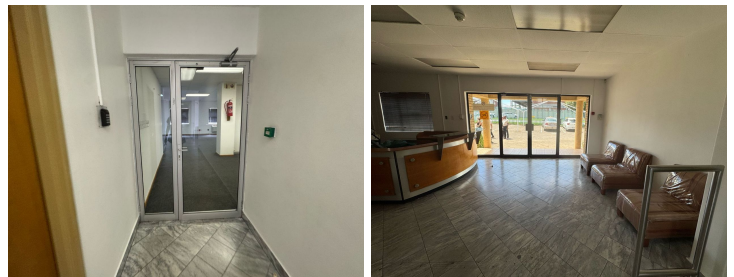

7,000 pm

Affordable Office Space in Jet Park – Ideal for Your Business!

 **60 m²**

Located at 20 Patrick Road, Jet Park, Boksburg, this 60m² office space is available for R7,000 per month excluding VAT and Utilities. Perfect for small businesses or startups, this space offers convenience in a prime commercial area with easy access to major transport routes. Secure your spot in this thriving business hub today!