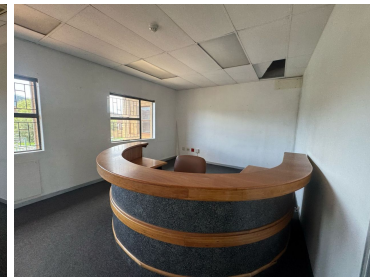

7,000 pm

Affordable Office Space in Jet Park – Ideal for Your Business!

 **60 m²**

Located at 20 Patrick Road, Jet Park, Boksburg, this 60m² office space is available for R7,000 per month excluding VAT and Utilities. Perfect for small businesses or startups, this space offers convenience in a prime commercial area with easy access to major transport routes. Secure your spot in this thriving business hub today!