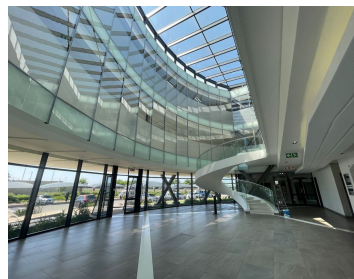

145,200 pm

Clearwater Office Park North | Prime Office Space to Let in Boksburg

 **880 m²**

Prime office space measuring 880sqm is to Let for immediate occupation. The offices have AAA grade bathrooms and a common area between the two wings. It has a high fitout rate, water features, extra parking at R450 per parking bay per month. These are highly secure offices with added safety measures. Clearwater Office Park is close to main arterial routes, shops and other amenities in the area.