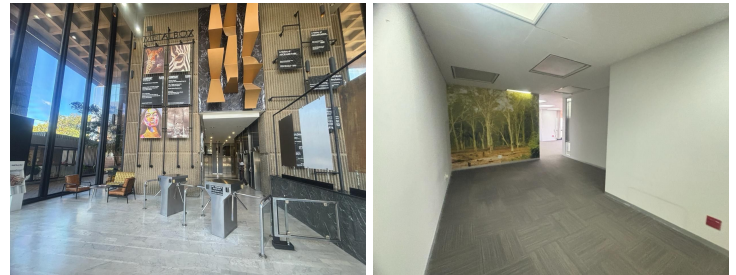

15,580 pm

Metal Box | Prime Office Space to Let in Auckland Park

 **164 m²**

This pristine office space in Auckland Park measuring 164sqm is available to Let for immediate occupation. The unit is spacious and the windows allow for excellent natural lighting throughout. The office space has stunning views. There is generator backup. Basement parking available at an additional cost. The property is close to all main arterial routes and various amenities in the area.