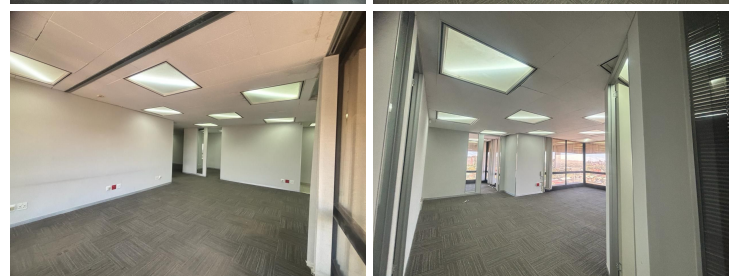

15,580 pm

Metal Box | Prime Office Space to Let in Auckland Park

 **164 m²**

This pristine office space in Auckland Park measuring 164sqm is available to Let for immediate occupation. The unit is spacious and the windows allow for excellent natural lighting throughout. The office space has stunning views. There is generator backup. Basement parking available at an additional cost. The property is close to all main arterial routes and various amenities in the area.