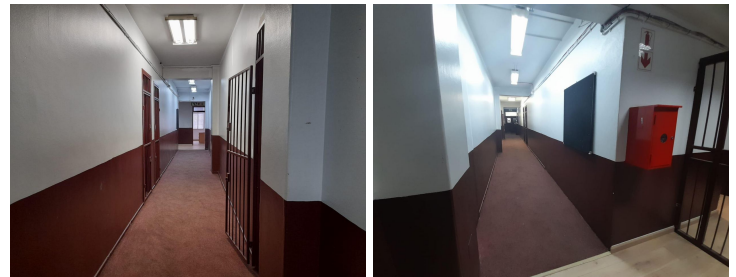

36,000 pm

Office space available for rental in Braamfontein

300 m²

A 300sqm space has become available for rental with in BIRNAM BUSINESS COLLEGE. Space has a very neat existing fit out consisting of individual office spaces, well maintained carpeted flooring, standard office lighting as well as plenty of natural light throughout

Ideal business location. Located in the Central business district of Johannesburg, the property is easily accessible from the M1 highway, with various public transportation services located nearby.

Gross Monthly Rental R36,000 Ex Vat
Lease Period Negotiable
Available From Immediately

Floor Size m²	300	Security	Yes
Parking Bays	-	Air Conditioning	Yes
Title	-	Generator	-
Zoning	Commercial	Fibre	-

CONTACT US

Call the Officeplace Broker
Velile Moroe
Cell No. 066 477 9947
Email velile@officeplace.co.za

Call the Officeplace Branch
Johannesburg
Office No. (011) 2341144
Email contact@officeplace.co.za

<https://www.facebook.com/officeplace/>