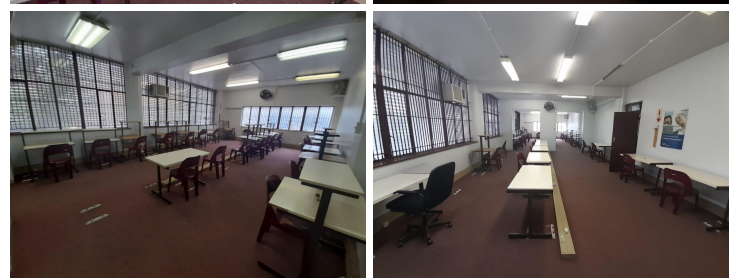

36,000 pm

Office space available for rental in Braamfontein

300 m²

A 300sqm space has become available for rental with in BIRNAM BUSINESS COLLEGE. Space has a very neat existing fit out consisting of individual office spaces, well maintained carpeted flooring, standard office lighting as well as plenty of natural light throughout

Ideal business location. Located in the Central business district of Johannesburg, the property is easily accessible from the M1 highway, with various public transportation services located nearby.

Gross Monthly Rental R36,000 Ex Vat
Lease Period Negotiable
Available From Immediately

Floor Size m²	300	Security	Yes
Parking Bays	-	Air Conditioning	Yes
Title	-	Generator	-
Zoning	Commercial	Fibre	-

CONTACT US

Call the Officeplace Broker
Velile Moroe
Cell No. 066 477 9947
Email velile@officeplace.co.za

Call the Officeplace Branch
Johannesburg
Office No. (011) 2341144
Email contact@officeplace.co.za

<https://www.facebook.com/officeplace/>