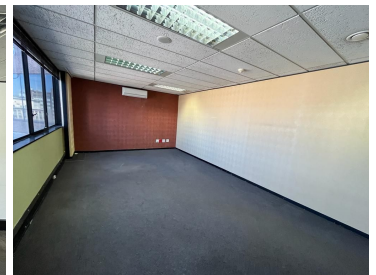

Gross Monthly Rental R99,000 Ex Vat
Lease Period Negotiable
Available From Negotiable

Floor Size m²	1100	Security	Yes
Parking Bays	-	Air Conditioning	Yes
Title	Sectional Title	Generator	-
Zoning	Commercial	Fibre	-