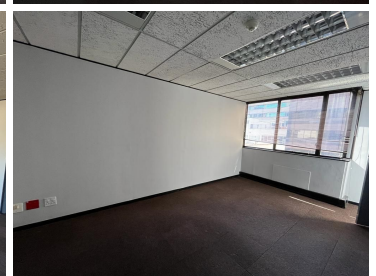

Gross Monthly Rental R99,000 Ex Vat
Lease Period Negotiable
Available From Negotiable

Floor Size m²	1100	Security	Yes
Parking Bays	-	Air Conditioning	Yes
Title	Sectional Title	Generator	-
Zoning	Commercial	Fibre	-