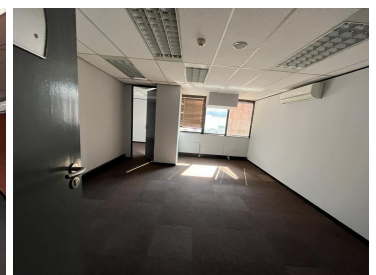

Gross Monthly Rental R99,000 Ex Vat
Lease Period Negotiable
Available From Negotiable

Floor Size m²	1100	Security	Yes
Parking Bays	-	Air Conditioning	Yes
Title	Sectional Title	Generator	-
Zoning	Commercial	Fibre	-