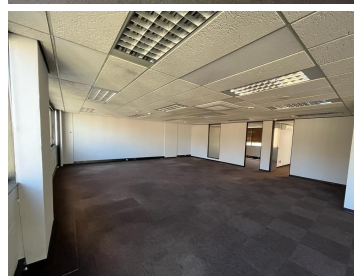

Gross Monthly Rental R99,000 Ex Vat
Lease Period Negotiable
Available From Negotiable

Floor Size m²	1100	Security	Yes
Parking Bays	-	Air Conditioning	Yes
Title	Sectional Title	Generator	-
Zoning	Commercial	Fibre	-