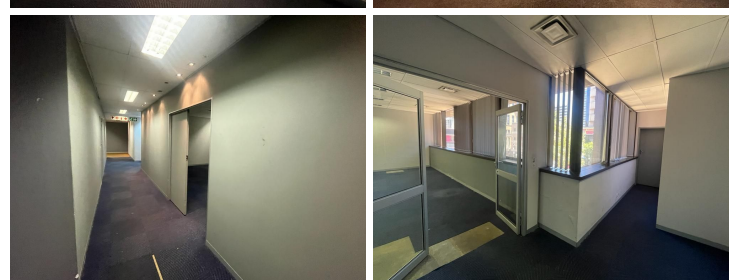

151,905 pm

Mineralia Building | Braamfontein | Johannesburg | Pristine Office to Let

1599 m²

Office space available for rental with in the iconic Mineralia building in Braamfontein.

This 1,599sqm unit enjoys a beautiful existing fit out. Space consists of mostly an open plan layout with carpeted flooring, several multi functional spaces and a staff kitchen/pause area.

The building is situated in close proximity to the main centres of business and education and is in the middle of Joburg's transportation hub, with easy access to Gautrain's Park Station.

Gross Monthly Rental R151,905 Ex Vat
Lease Period Negotiable
Available From Immediately

Floor Size m²	1599	Security	Yes
Parking Bays	-	Air Conditioning	Yes
Title	-	Generator	-
Zoning	Commercial	Fibre	-

CONTACT US

Call the Officeplace Broker
Velile Moroe
Cell No. 066 477 9947
Email velile@officeplace.co.za

Call the Officeplace Branch
Johannesburg
Office No. (011) 2341144
Email contact@officeplace.co.za

<https://www.facebook.com/officeplace/>