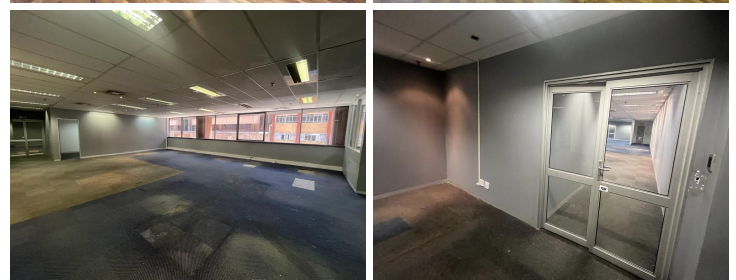

151,905 pm

Mineralia Building | Braamfontein | Johannesburg | Pristine Office to Let

1599 m²

Office space available for rental with in the iconic Mineralia building in Braamfontein.

This 1,599sqm unit enjoys a beautiful existing fit out. Space consists of mostly an open plan layout with carpeted flooring, several multi functional spaces and a staff kitchen/pause area.

The building is situated in close proximity to the main centres of business and education and is in the middle of Joburg's transportation hub, with easy access to Gautrain's Park Station.

Gross Monthly Rental R151,905 Ex Vat
Lease Period Negotiable
Available From Immediately

Floor Size m²	1599	Security	Yes
Parking Bays	-	Air Conditioning	Yes
Title	-	Generator	-
Zoning	Commercial	Fibre	-

CONTACT US

Call the Officeplace Broker
Velile Moroe
Cell No. 066 477 9947
Email velile@officeplace.co.za

Call the Officeplace Branch
Johannesburg
Office No. (011) 2341144
Email contact@officeplace.co.za

<https://www.facebook.com/officeplace/>