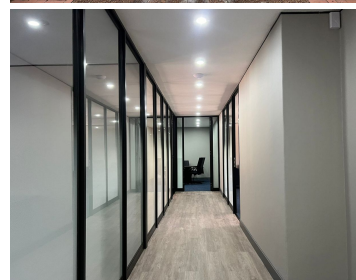

10,850 pm

Dunkeld West Wellness Centre | Premium Office Space to Let in Dunkeld West

 70 m²

This premium ground floor office space is available to let immediately. The unit measuring 70sqm consists of offices, a boardroom, kitchen and ablutions. The space is fully carpeted with excellent natural light flowing throughout, standard lighting and air-conditioning. There is ample parking for clients and staff. Rental is R155 per month excluding VAT and utilities.

Dunkeld West Wellness Centre is situated in close proximity to Hyde Park Corner, all main arterial routes and other amenities in the area.

Gross Monthly Rental R10,850 Ex Vat
Lease Period 12 months
Available From Immediately