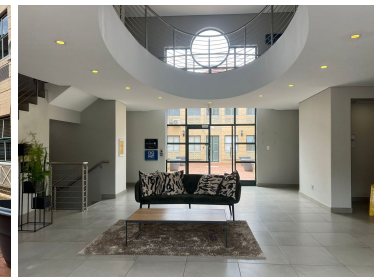

10,850 pm

Dunkeld West Wellness Centre | Premium Office Space to Let in Dunkeld West

 70 m²

This premium ground floor office space is available to let immediately. The unit measuring 70sqm consists of offices, a boardroom, kitchen and ablutions. The space is fully carpeted with excellent natural light flowing throughout, standard lighting and air-conditioning. There is ample parking for clients and staff. Rental is R155 per month excluding VAT and utilities.

Dunkeld West Wellness Centre is situated in close proximity to Hyde Park Corner, all main arterial routes and other amenities in the area.

Gross Monthly Rental R10,850 Ex Vat
Lease Period 12 months
Available From Immediately