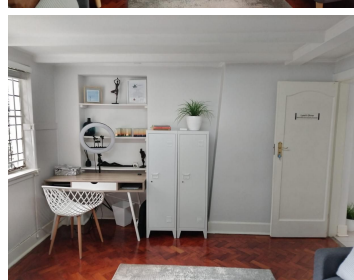

Call the Officeplace Branch
Johannesburg
Office No. (011) 2341144
Email contact@officeplace.co.za