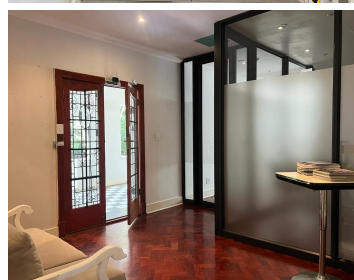

Gross Monthly Rental R7,600 Ex Vat
Lease Period 12 months
Available From Immediately

Floor Size m²	16	Security	Yes
Parking Bays	-	Air Conditioning	Yes
Title	-	Generator	-
Zoning	Commercial	Fibre	-