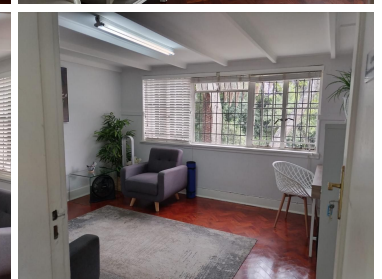

CONTACT US

Call the Officeplace Broker
Ash Warwick
Cell No. 0769309520
Email ash@officeplace.co.za