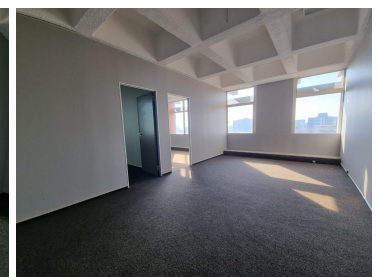

7,760 pm

Office available for rental in Marshalltown]

97 m²

This office space is available to let immediately.

The space is situated on the 14th floor of the neat and well-maintained Bram Fischer Towers building.

The office is made up of a Reception and 2 separate offices; and is carpeted throughout.

Communal kitchen and ablutions are available on the floor.

Basement parking available in the building.

Public transport facilities nearby.

Connect easily to the M1/M2 highway network system

Gross Monthly Rental R7,760 Ex Vat
Lease Period Negotiable
Available From Immediately

Floor Size m²	97	Security	Yes
Parking Bays	-	Air Conditioning	Yes
Title	-	Generator	-
Zoning	Commercial	Fibre	-

CONTACT US

Call the Officeplace Broker
Khumo Molefe
Cell No. 0660190546
Email khumo@apiproperty.co.za

Call the Officeplace Branch
Johannesburg
Office No. (011) 2341144
Email contact@officeplace.co.za

<https://www.facebook.com/officeplace/>