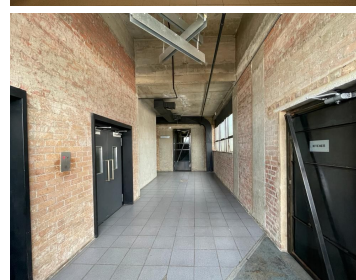

Call the Officeplace Branch
Johannesburg
Office No. (011) 2341144
Email contact@officeplace.co.za