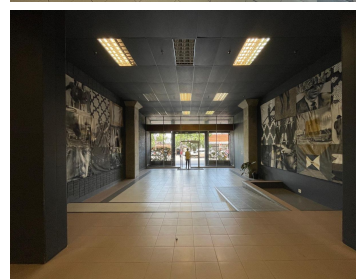

5,185 pm

5 Beacon Road | Office to let in Access City

61 m²

This neat office space with the spectacular views of Emirates Airlines Park and Doornfontein is available immediately for occupation. This cosy office is located on the 8th floor of this artistic building. The building has access control and functional elevators. Prepaid electricity.

Gross Monthly Rental R5,185 Ex Vat
Lease Period Negotiable
Available From Immediately

Floor Size m²	61	Security	Yes
Parking Bays	-	Air Conditioning	-
Title	Sectional Title	Generator	-
Zoning	Commercial	Fibre	-

CONTACT US

Call the Officeplace Broker
Khumo Molefe
Cell No. 0660190546
Email khumo@apiproperty.co.za

Call the Officeplace Branch
Johannesburg
Office No. (011) 2341144
Email contact@officeplace.co.za

<https://www.facebook.com/officeplace/>