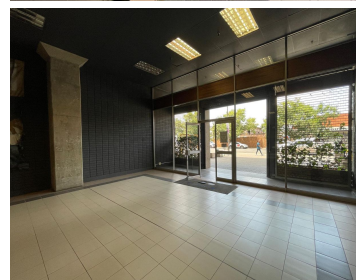

Gross Monthly Rental R5,185 Ex Vat
Lease Period Negotiable
Available From Immediately

Floor Size m²	61	Security	Yes
Parking Bays	-	Air Conditioning	-
Title	Sectional Title	Generator	-
Zoning	Commercial	Fibre	-

CONTACT US

Call the Officeplace Broker
Khumo Molefe
Cell No. 0660190546
Email khumo@apiproperty.co.za