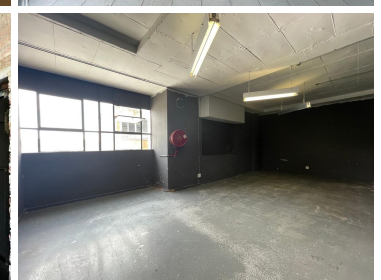

Call the Officeplace Branch
Johannesburg
Office No. (011) 2341144
Email contact@officeplace.co.za