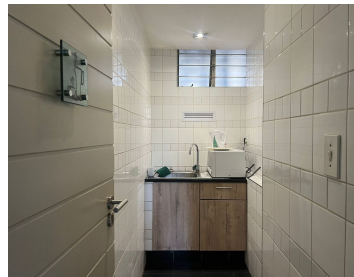

11,172 pm

Parktown Quarter | Prime Office Space to Let in Parktown North

76 m²

This prime 1st floor office space measuring 76sqm is available to Let for immediate occupation. The offices are spacious and have excellent natural lighting throughout. Offices have stunning views. The kitchen and bathrooms are shared. There is 24-hour security, an elevator in the building and a deck area for communal use. There is great shopping and restaurants in the centre.

Parktown Quarter is close to Rosebank, all main arterial routes and other amenities in the area.

Gross Monthly Rental R11,172 Ex Vat
Lease Period 12 months
Available From Immediately

Floor Size m²	76	Security	Yes
Parking Bays	-	Air Conditioning	Yes
Title	-	Generator	-
Zoning	Commercial	Fibre	-

CONTACT US

Call the Officeplace Broker

Ash Warwick

Cell No. 0769309520

Email ash@officeplace.co.za

Call the Officeplace Branch

Johannesburg

Office No. (011) 2341144

Email contact@officeplace.co.za

<https://www.facebook.com/officeplace/>