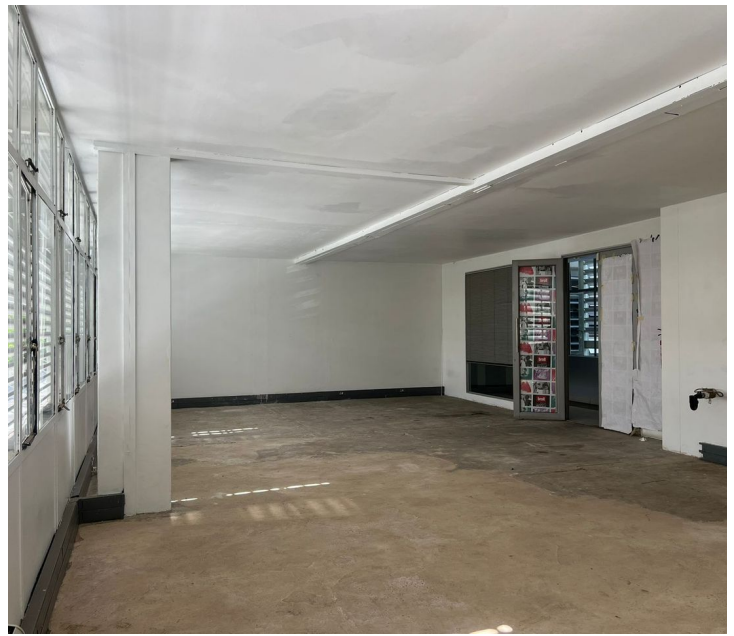

11,172 pm

Parktown Quarter | Prime Office Space to Let in Parktown North

76 m²

This prime 1st floor office space measuring 76sqm is available to Let for immediate occupation. The offices are spacious and have excellent natural lighting throughout. Offices have stunning views. The kitchen and bathrooms are shared. There is 24-hour security, an elevator in the building and a deck area for communal use. There is great shopping and restaurants in the centre.

Parktown Quarter is close to Rosebank, all main arterial routes and other amenities in the area.

Gross Monthly Rental R11,172 Ex Vat
Lease Period 12 months
Available From Immediately

Floor Size m²	76	Security	Yes
Parking Bays	-	Air Conditioning	Yes
Title	-	Generator	-
Zoning	Commercial	Fibre	-

CONTACT US

Call the Officeplace Broker

Ash Warwick

Cell No. 0769309520

Email ash@officeplace.co.za

Call the Officeplace Branch

Johannesburg

Office No. (011) 2341144

Email contact@officeplace.co.za

<https://www.facebook.com/officeplace/>