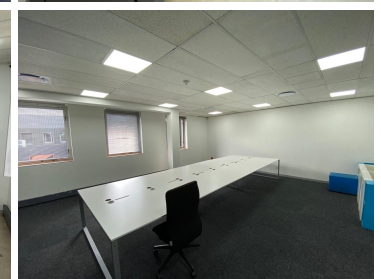

9,376 pm

158 Jan Smuts Avenue | Network Space to Let in Rosebank

58 m²

This prime Network Space measuring 58.6sqm is available to Let in Rosebank. The office suite is furnished and fully serviced. The unit is spacious and fully carpeted with excellent natural light flowing throughout. Shared use of the meeting rooms and boardrooms. Shared kitchen with complimentary tea and coffee refreshments. Full backup generator. Rental is R160 per sqm excluding VAT and utilities.

The property is in a great location in the heart of Rosebank with easy access to Rosebank Mall and the Gautrain station.

Gross Monthly Rental R9,376 Ex Vat
Lease Period 12 months
Available From Immediately

Floor Size m²	58	Security	Yes
Parking Bays	-	Air Conditioning	Yes
Title	-	Generator	-
Zoning	Commercial	Fibre	-

CONTACT US

Call the Officeplace Broker
Ash Warwick
Cell No. 0769309520
Email ash@officeplace.co.za

Call the Officeplace Branch
Johannesburg
Office No. (011) 2341144
Email contact@officeplace.co.za

<https://www.facebook.com/officeplace/>