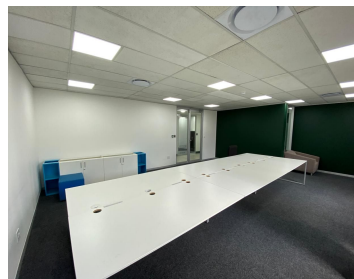

9,376 pm

158 Jan Smuts Avenue | Network Space to Let in Rosebank

58 m²

This prime Network Space measuring 58.6sqm is available to Let in Rosebank. The office suite is furnished and fully serviced. The unit is spacious and fully carpeted with excellent natural light flowing throughout. Shared use of the meeting rooms and boardrooms. Shared kitchen with complimentary tea and coffee refreshments. Full backup generator. Rental is R160 per sqm excluding VAT and utilities.

The property is in a great location in the heart of Rosebank with easy access to Rosebank Mall and the Gautrain station.

Gross Monthly Rental R9,376 Ex Vat
Lease Period 12 months
Available From Immediately

Floor Size m²	58	Security	Yes
Parking Bays	-	Air Conditioning	Yes
Title	-	Generator	-
Zoning	Commercial	Fibre	-

CONTACT US

Call the Officeplace Broker
Ash Warwick
Cell No. 0769309520
Email ash@officeplace.co.za

Call the Officeplace Branch
Johannesburg
Office No. (011) 2341144
Email contact@officeplace.co.za

<https://www.facebook.com/officeplace/>