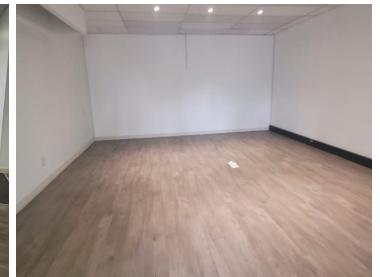

17,280 pm

Office To Let in Kempton Park | Isando Business Park

 **288 m²**

Unit D3A in Isando Business Park offers a well-sized space of 288 square meters at a rental rate of R17,280 per month. This property is part of a secure office park, ensuring a safe and professional setting for businesses. Ideal for those looking for a secure and functional office space in the Isando area.