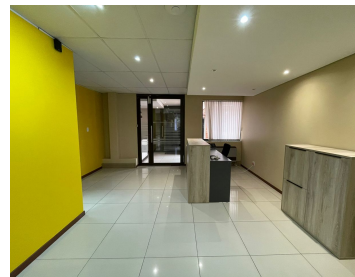

Gross Monthly Rental R28,125 Ex Vat
Lease Period Negotiable
Available From Immediately

Floor Size m²	375	Security	Yes
Parking Bays	-	Air Conditioning	Yes
Title	Sectional Title	Generator	-
Zoning	Commercial	Fibre	-