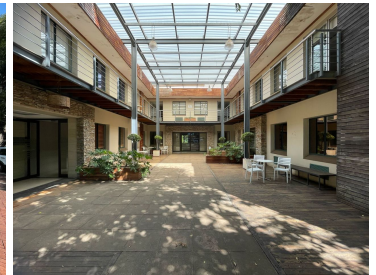

6,800 pm

Link View Office Park | Premium Office Space to Let in Randburg

 **80 m²**

Link View is an aesthetically pleasing office park which houses this well-maintained office on the ground floor. The unit measures 80sqm and comprises of a reception area, 3 offices, a kitchen and toilets. There is open parking at R350 per bay, shaded parking at R450 per bay and basement parking R550 per bay, excluding VAT.

Link View Office Park is located on Kent Avenue in close proximity to Republic Road for public transport.

Gross Monthly Rental R6,800 Ex Vat
Lease Period 12 months
Available From Immediately

Floor Size m²	80	Security	Yes
Parking Bays	-	Air Conditioning	Yes
Title	-	Generator	-
Zoning	Commercial	Fibre	-