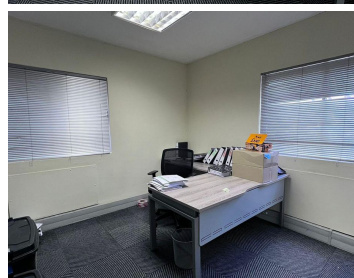

11,610 pm

Panorama Office Estate | Stunning Office Space to Let in Roodepoort

 **90 m²**

This stunning office space measuring 90sqm is available to Let immediately. The unit is fully carpeted with excellent natural light flowing throughout and consists of a reception area, offices and boardroom. Rental is R11610.00 excluding Vat. There is 24-hour security with boomed access and electric fencing.

The location of the park allows for easy access to and from the building as well as quick highway access. Clearwater Mall is nearby as well as other shopping centres, amenities, public transport and restaurants. Panorama Office Estate is a great choice for business.