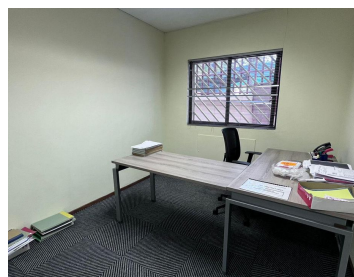

11,610 pm

Panorama Office Estate | Stunning Office Space to Let in Roodepoort

90 m²

This stunning office space measuring 90sqm is available to Let immediately. The unit is fully carpeted with excellent natural light flowing throughout and consists of a reception area, offices and boardroom. Rental is R11610.00 excluding Vat. There is 24-hour security with boomed access and electric fencing.

The location of the park allows for easy access to and from the building as well as quick highway access. Clearwater Mall is nearby as well as other shopping centres, amenities, public transport and restaurants. Panorama Office Estate is a great choice for business.

Gross Monthly Rental R11,610 Ex Vat
Lease Period 12 months
Available From Immediately

Floor Size m²	90	Security	Yes
Parking Bays	-	Air Conditioning	Yes
Title	Sectional Title	Generator	-
Zoning	Commercial	Fibre	-

CONTACT US

Call the Officeplace Broker
Julia Sanderson
Cell No. 0794950315
Email julia@officeplace.co.za

Call the Officeplace Branch
Johannesburg
Office No. (011) 2341144
Email contact@officeplace.co.za

<https://www.facebook.com/officeplace/>