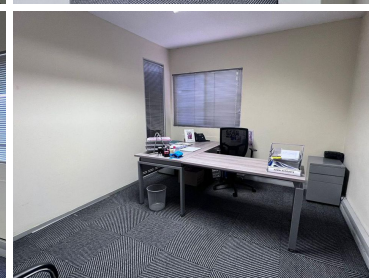

11,610 pm

Panorama Office Estate | Stunning Office Space to Let in Roodepoort

90 m²

This stunning office space measuring 90sqm is available to Let immediately. The unit is fully carpeted with excellent natural light flowing throughout and consists of a reception area, offices and boardroom. Rental is R11610.00 excluding Vat. There is 24-hour security with boomed access and electric fencing.

The location of the park allows for easy access to and from the building as well as quick highway access. Clearwater Mall is nearby as well as other shopping centres, amenities, public transport and restaurants. Panorama Office Estate is a great choice for business.

Gross Monthly Rental R11,610 Ex Vat
Lease Period 12 months
Available From Immediately

Floor Size m²	90	Security	Yes
Parking Bays	-	Air Conditioning	Yes
Title	Sectional Title	Generator	-
Zoning	Commercial	Fibre	-

CONTACT US

Call the Officeplace Broker
Julia Sanderson
Cell No. 0794950315
Email julia@officeplace.co.za

Call the Officeplace Branch
Johannesburg
Office No. (011) 2341144
Email contact@officeplace.co.za

<https://www.facebook.com/officeplace/>