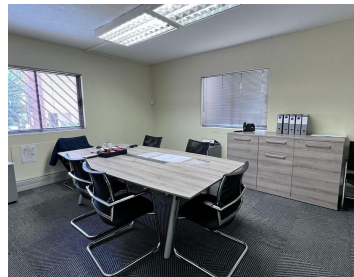

11,610 pm

Panorama Office Estate | Stunning Office Space to Let in Roodepoort

90 m²

This stunning office space measuring 90sqm is available to Let immediately. The unit is fully carpeted with excellent natural light flowing throughout and consists of a reception area, offices and boardroom. Rental is R11610.00 excluding Vat. There is 24-hour security with boomed access and electric fencing.

The location of the park allows for easy access to and from the building as well as quick highway access. Clearwater Mall is nearby as well as other shopping centres, amenities, public transport and restaurants. Panorama Office Estate is a great choice for business.

Gross Monthly Rental R11,610 Ex Vat
Lease Period 12 months
Available From Immediately

Floor Size m²	90	Security	Yes
Parking Bays	-	Air Conditioning	Yes
Title	Sectional Title	Generator	-
Zoning	Commercial	Fibre	-

CONTACT US

Call the Officeplace Broker
Julia Sanderson
Cell No. 0794950315
Email julia@officeplace.co.za

Call the Officeplace Branch
Johannesburg
Office No. (011) 2341144
Email contact@officeplace.co.za

<https://www.facebook.com/officeplace/>