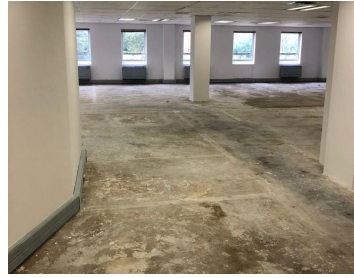

72,216 pm

OFFICE RENTAL IN MEERSIG OFFICE PARK

 **760 m²**

A great office to let in Meersig Office Park overlooking the Meersig Dam situated in the popular Constantia Kloof business node, offering easy access to the N1 highway with public transport easily accessible and the 14th Avenue off ramp close by.

There is a communal reception and sign in before being shown to the requested floor, which is serviced by a lift. This is a fantastic rental rate for its prime location and easy accessibility to all commercial nodes. Ample visitors parking is available.