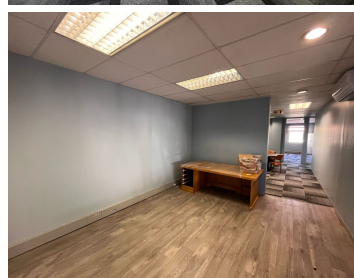

36,523 pm

Constantia Ridge Office Park | Office to Let in Roodepoort

309 m²

Exceptionally neat and spacious commercial unit measuring 309sqm available immediately for occupation at R36,523.80 per month plus VAT and utilities. Situated in a beautifully maintained and highly secure business park complex providing plenty parking bays. The office component boasts brilliant natural lighting throughout with modern, upmarket finishes.

Constantia Ridge Office Park is exquisite with phenomenal views and its equipped with a backup generator and 24 hour security measures in place. The park offers excellent exposure and extremely easy access to the N1 highway.

Gross Monthly Rental R36,523 Ex Vat
Lease Period Negotiable
Available From Immediately

Floor Size m²	309	Security	Yes
Parking Bays	-	Air Conditioning	Yes
Title	Sectional Title	Generator	-
Zoning	Commercial	Fibre	-

CONTACT US

Call the Officeplace Broker
Julia Sanderson
Cell No. 0794950315
Email julia@officeplace.co.za

Call the Officeplace Branch
Johannesburg
Office No. (011) 2341144
Email contact@officeplace.co.za

<https://www.facebook.com/officeplace/>