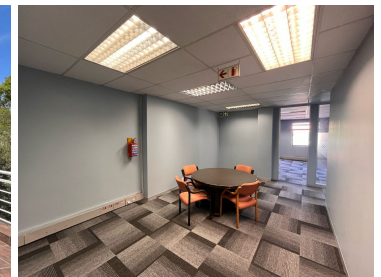

36,523 pm

Constantia Ridge Office Park | Office to Let in Roodepoort

309 m²

Exceptionally neat and spacious commercial unit measuring 309sqm available immediately for occupation at R36,523.80 per month plus VAT and utilities. Situated in a beautifully maintained and highly secure business park complex providing plenty parking bays. The office component boasts brilliant natural lighting throughout with modern, upmarket finishes.

Constantia Ridge Office Park is exquisite with phenomenal views and its equipped with a backup generator and 24 hour security measures in place. The park offers excellent exposure and extremely easy access to the N1 highway.

Gross Monthly Rental R36,523 Ex Vat
Lease Period Negotiable
Available From Immediately

Floor Size m²	309	Security	Yes
Parking Bays	-	Air Conditioning	Yes
Title	Sectional Title	Generator	-
Zoning	Commercial	Fibre	-

CONTACT US

Call the Officeplace Broker
Julia Sanderson
Cell No. 0794950315
Email julia@officeplace.co.za

Call the Officeplace Branch
Johannesburg
Office No. (011) 2341144
Email contact@officeplace.co.za

<https://www.facebook.com/officeplace/>