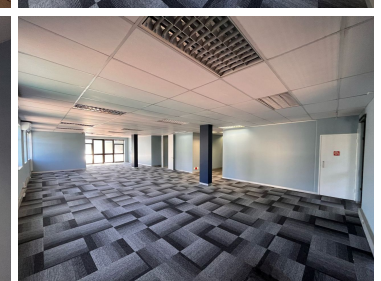

36,523 pm

Constantia Ridge Office Park | Office to Let in Roodepoort

 **309 m²**

Exceptionally neat and spacious commercial unit measuring 309sqm available immediately for occupation at R36,523.80 per month plus VAT and utilities. Situated in a beautifully maintained and highly secure business park complex providing plenty parking bays. The office component boasts brilliant natural lighting throughout with modern, upmarket finishes.

Constantia Ridge Office Park is exquisite with phenomenal views and its equipped with a backup generator and 24 hour security measures in place. The park offers excellent exposure and extremely easy access to the N1 highway.