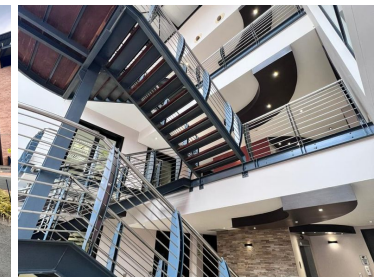

33,720 pm

Quadrum Office Park | Stunning Ground Floor Office Space to Let in Roodepoort

281 m²

This AAA grade commercial office space on the ground floor, north wing is to Let. The unit in Office Block 3, measures 281sqm. The offices are spacious with beautiful flooring and the windows allow for excellent natural lighting throughout. There is a lovely reception area and the modern kitchen is neat. There is 24 hour security with access control. There is also generator and water backup. There is basement parking, covered parking and open parking onsite.

The premises are close to all main arterial routes, Life Flora Hospital, Checkers Hyper and many more amenities in the area.