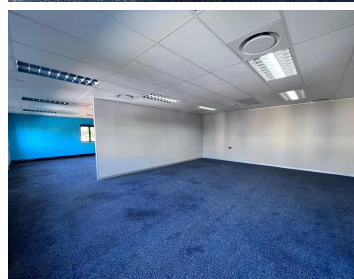

Gross Monthly Rental R35,700 Ex Vat
Lease Period 12 months
Available From Immediately

Floor Size m²	300	Security	Yes
Parking Bays	-	Air Conditioning	Yes
Title	Sectional Title	Generator	-
Zoning	Commercial	Fibre	-