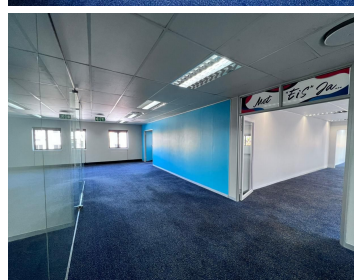

Gross Monthly Rental R35,700 Ex Vat
Lease Period 12 months
Available From Immediately

Floor Size m²	300	Security	Yes
Parking Bays	-	Air Conditioning	Yes
Title	Sectional Title	Generator	-
Zoning	Commercial	Fibre	-