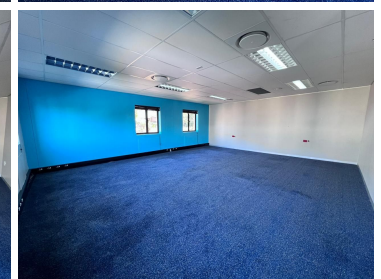

Gross Monthly Rental R35,700 Ex Vat
Lease Period 12 months
Available From Immediately

Floor Size m²	300	Security	Yes
Parking Bays	-	Air Conditioning	Yes
Title	Sectional Title	Generator	-
Zoning	Commercial	Fibre	-