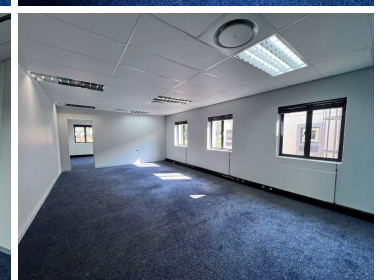

Gross Monthly Rental R35,700 Ex Vat
Lease Period 12 months
Available From Immediately

Floor Size m²	300	Security	Yes
Parking Bays	-	Air Conditioning	Yes
Title	Sectional Title	Generator	-
Zoning	Commercial	Fibre	-