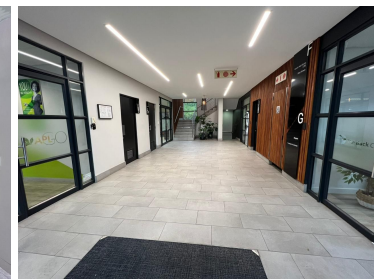

48,450 pm

Clearwater Office Park Block 5 | Prime Office Space to Let in Roodepoort

 **510 m²**

This prime office space measuring 510sqm is to Let for immediate occupation in Strubens Valley, Roodepoort. The offices are spacious and have excellent natural lighting throughout. There is ample parking at the building and 24 hour security. Clearwater Office Park is close to main arterial routes, shops and other amenities in the area.