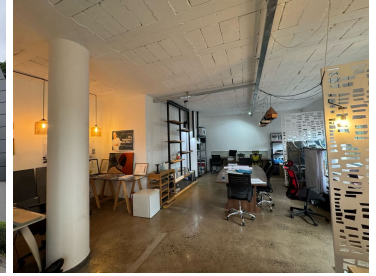

37,530 pm

Prime Showroom/Office Space To Let in Rivonia

278 m²

A 278m² ground floor showroom/office space is available at R135/m². This well-located property in Rivonia offers excellent exposure and easy access to main roads and business hubs. Ideal for a showroom or office setup with great visibility.

Rental excludes VAT and utilities. Contact us to arrange a viewing!