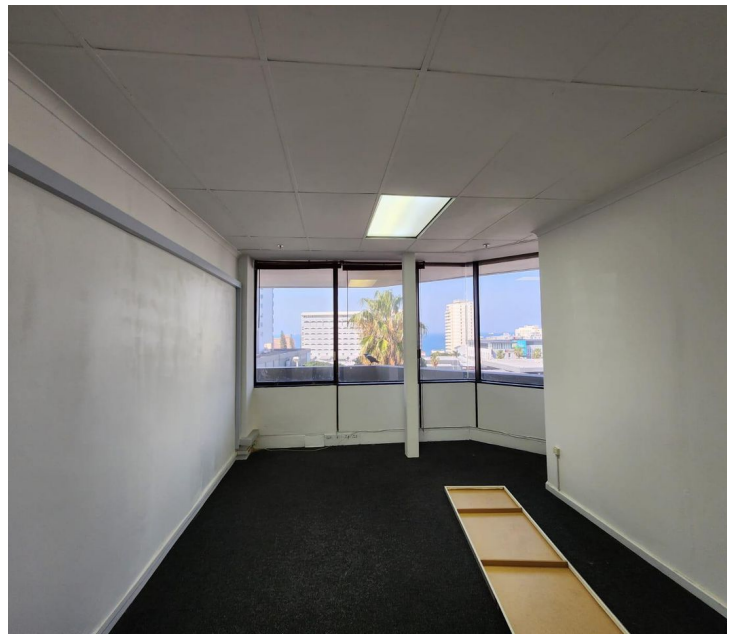

12,000 pm

Umhlanga Centre | Neat office space for rent

 **50 m²**

This beautifully maintained, compact commercial unit measures 50sqm available immediately for occupation at R12 000 per month plus VAT and utilities. There's two parking bays includes. The space is well maintained with good natural lighting flowing throughout.