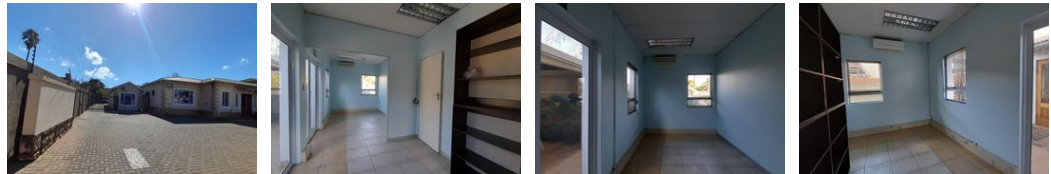

## 93 Lyttelton Road

**Offices (6)**  
From R200 per m<sup>2</sup>  
Size from 16m<sup>2</sup> to 80m<sup>2</sup>

### OFFICE RENT IN CLUBVIEW, CENTURION

OFFICE TO LET WITH GREAT MAIN ROAD EXPOSURE AND EXCEPTIONAL SECURITY

This Commercial Office is based on 93 Lyttelton Road, Clubview, Centurion. It is situated opposite Club Crossing hosting a variety of amenities such as Checkers, fast-food outlets such as steers, bank facilities and Seattle Coffee where employees can grab a famous cappuccino before business starts. The suburb is very popular with Hennospark river flowing through and boasts several conference and wedding venues as well as Tea Gardens and Beauty Spa's. It has easy access to main arterial nodes such as Jean Avenue, Old Johannesburg Road and the N14...

### Features

- ✓ CLOSE PROXIMITY TO A VARIETY OF AMENITIES
- ✓ BEAUTIFUL, WELL-MAINTAINED GARDENS
- ✓ EXCELLENT SIGNAGE OPPORTUNITY
- ✓ EASY ACCESS TO ARTERIAL ROUTES
- ✓ GREAT MAIN ROAD EXPOSURE
- ✓ SOLAR POWERED