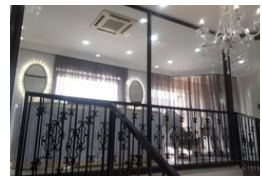

Web Ref ND283