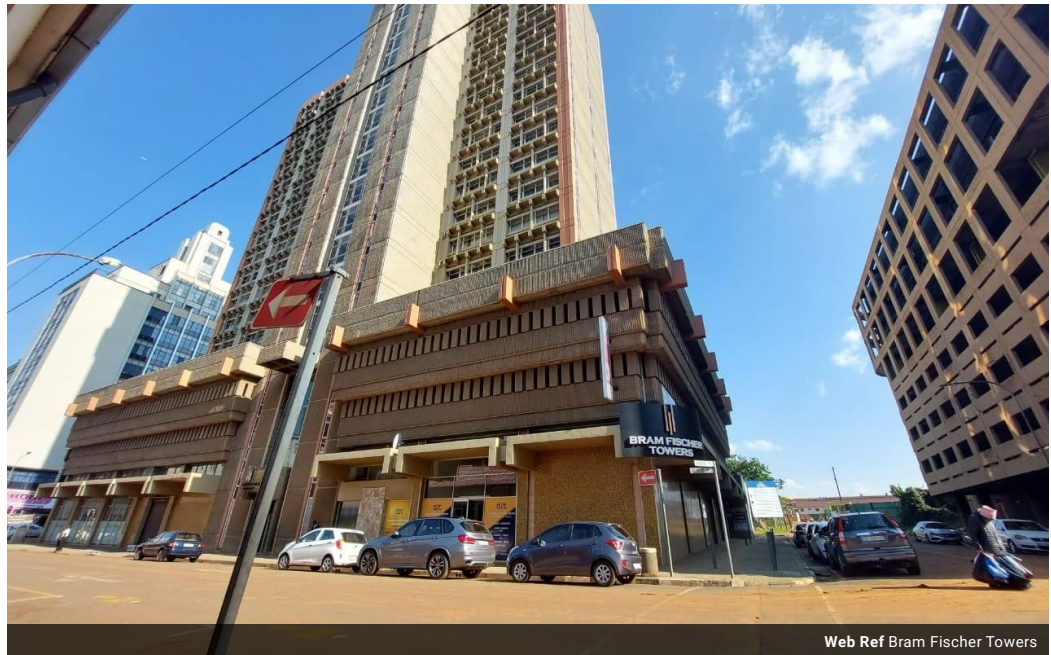

**Khumo Molefe**  
0660190546  
khumo@apiproperty.co.za

Contact Johannesburg

011 2341144

API House  
Ground floor  
85 Wessel Road  
Rivonia

Web Ref Bram Fischer Towers

### Bram Fischer Towers

This phenomenal multi level, high rise building is located in heart of Johannesburg offering very easy access to all main roads, highways and amenities. The building is equipped with a lift and is completed with excellent security measures and a stunning, welcoming reception area. There's various offices in different sizes able to suit just about any requirement and budget. Communal kitchens and bathrooms are available on each floor.