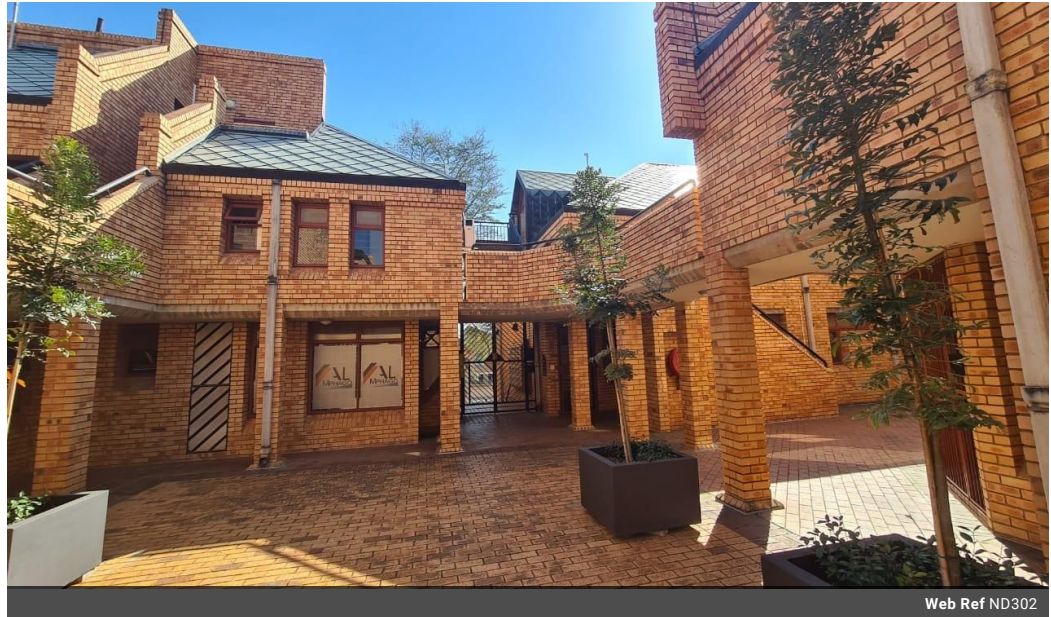

Jean Coetzer
064 755 7331
jean@officeplace.co.za

Contact Pretoria

012 6440522

Southdowns Office Park, Block D
Ground Floor, Suite 6 & 7
22 Karree Street
Irene
Centurion

Web Ref ND302

Guildhouse

Buildings (2)
From R100 per m²
Size from 210m² to 380m²

OFFICE FOR SALE IN BROOKLYN, PRETORIA EAST

OFFICE SPACE FOR SALE WITHIN GUILDHOUSE, 239 BRONKHORST STREET, BROOKLYN, PRETORIA

The space to for sale is located within The Guildhouse office park situated in the booming area of Brooklyn, East of Pretoria. The facility has easy access to Waterkloof, Groen Kloof, Sunnyside, Hatfield, Hillcrest, Menlo Park and the R21 highway as well as several main arterial roads leading to main amenities. Guildhouse is ideally located in the heart of Brooklyn based at 239 Bronkhorst Street in Pretoria East. Brooklyn has exceptional public transportation services hosted within the vicinity allowing a great travelling experience to and from...

Features

- ✓ Easy access to public transport.
- ✓ Easy access to surrounding suburbs such as Groenkloof and Waterkloof.
- ✓ Easily accessible to the R21.
- ✓ Very close to Brooklyn Mall.