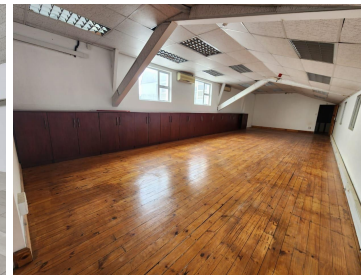

90,000 pm

Blomvlei | Retail showroom available to rent in Lansdowne

1273 m²

A spacious showroom available to let on a busy road in Lansdowne. This modern premises is tiled throughout, offers strong branding opportunities and has 160sqm of office space. 3 Phase 150 amps power available.

The centre is a secure and well maintained retail destination. It is tenanted by Plumblink and provides ample free customer parking.

Located within close proximity to amenities and public transport.

Gross Monthly Rental R90,000 Ex Vat
Lease Period Negotiable
Available From Negotiable

Floor Size m²	1273	Security	-
Parking Bays	-	Air Conditioning	-
Title	-	Generator	-
Zoning	Retail	Fibre	-

CONTACT US

Call the Officeplace Broker
Jennifer Pentene
Cell No. 0664757042
Email jennifer@officeplace.co.za

Call the Officeplace Branch
Cape Town
Office No. (021) 9112906
Email infoct@apiproperty.co.za

<https://www.facebook.com/officeplace/>