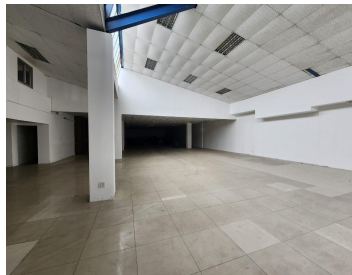

90,000 pm

Blomvlei | Retail showroom available to rent in Lansdowne

1273 m²

A spacious showroom available to let on a busy road in Lansdowne. This modern premises is tiled throughout, offers strong branding opportunities and has 160sqm of office space. 3 Phase 150 amps power available.

The centre is a secure and well maintained retail destination. It is tenanted by Plumblink and provides ample free customer parking.

Located within close proximity to amenities and public transport.

Gross Monthly Rental R90,000 Ex Vat
Lease Period Negotiable
Available From Negotiable

Floor Size m²	1273	Security	-
Parking Bays	-	Air Conditioning	-
Title	-	Generator	-
Zoning	Retail	Fibre	-

CONTACT US

Call the Officeplace Broker
Jennifer Pentene
Cell No. 0664757042
Email jennifer@officeplace.co.za

Call the Officeplace Branch
Cape Town
Office No. (021) 9112906
Email infoct@apiproperty.co.za

<https://www.facebook.com/officeplace/>